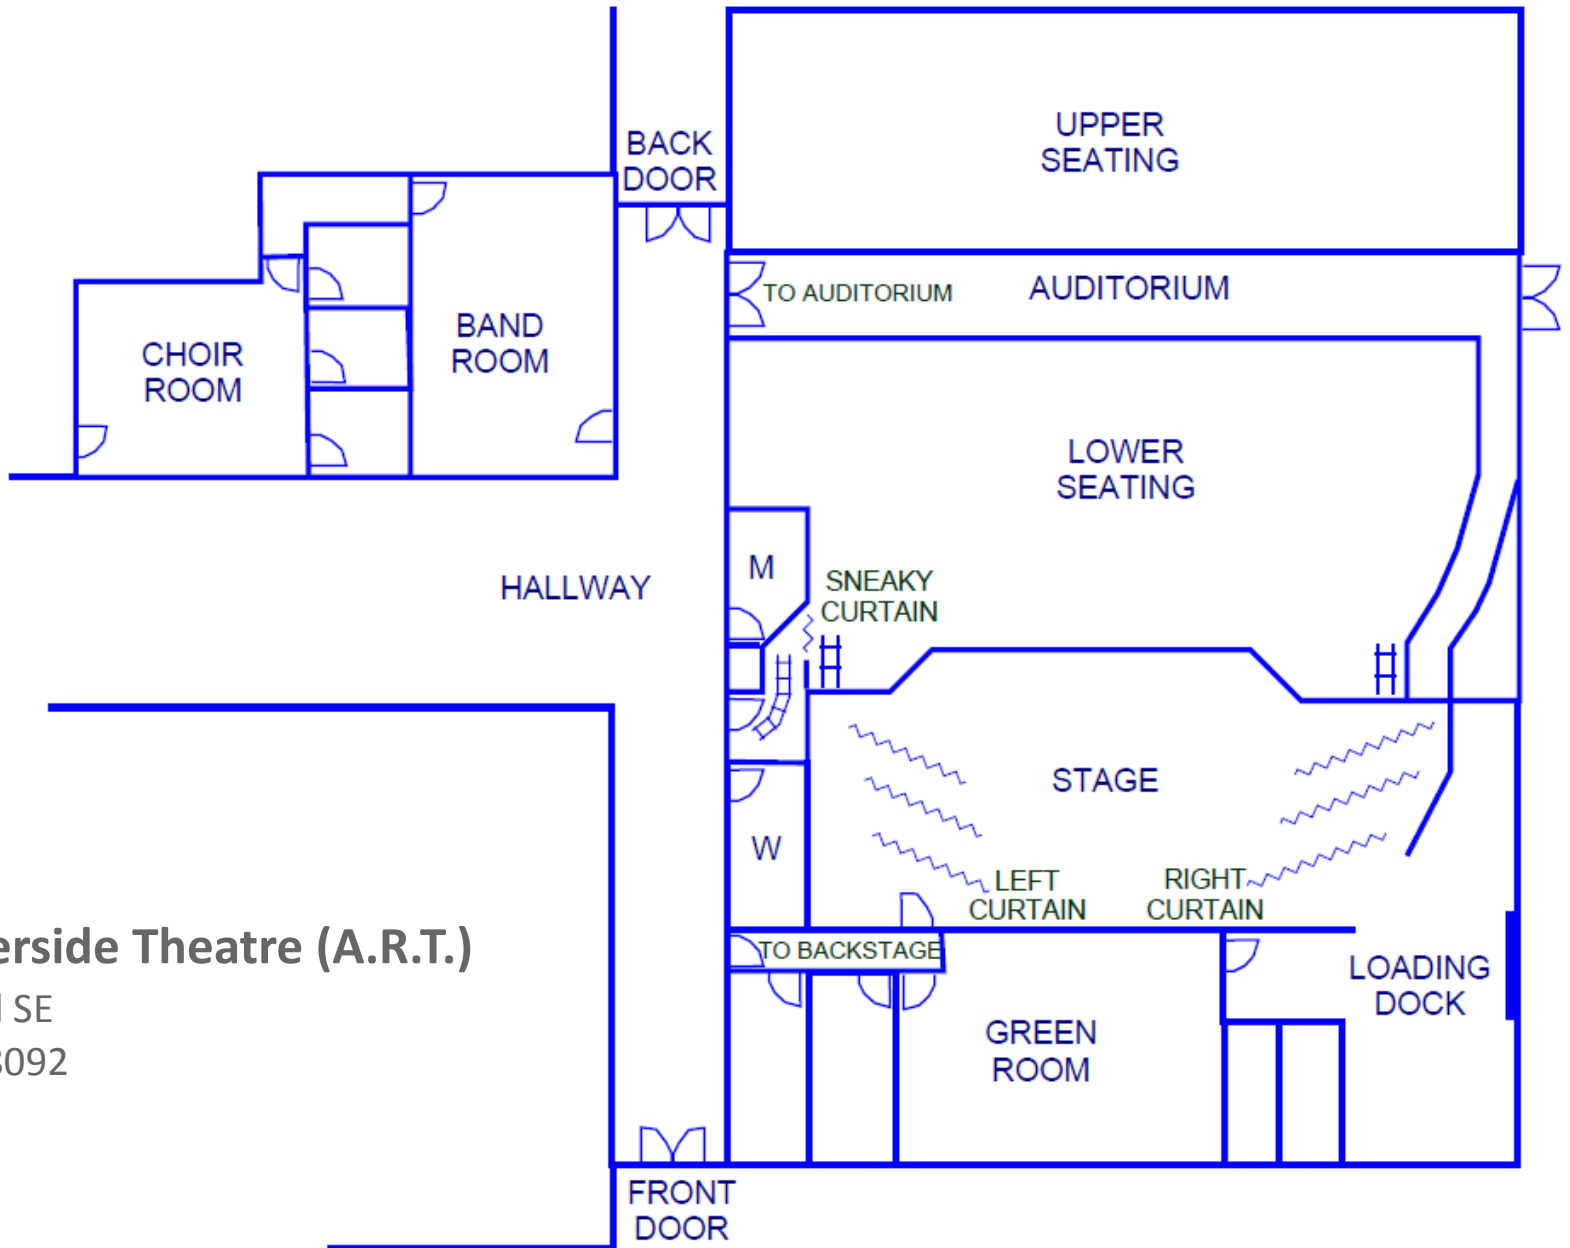

## Auburn Riverside Theatre (A.R.T.)

501 Oravetz Rd SE  
Auburn, WA 98092